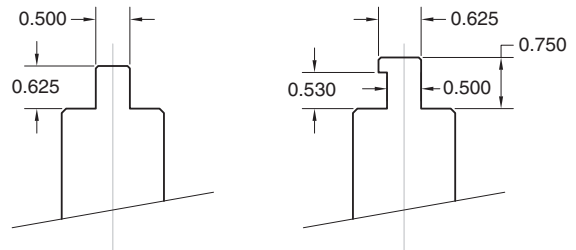

AMERICAN STYLE PREMIUM TOOLING

STANDARD TANG

SAFETY GROOVE