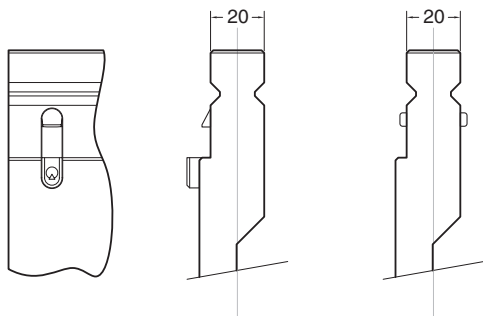

## WILA NEW STANDARD TOOLING

**SAFETY-CLICK  
SELF-SEATING**

**SAFETY PINS  
SELF-SEATING**  
(For tools 28 lbs. and heavier)

**"NEW STANDARD"  
STANDARD TANG**

## WILA AMERICAN TOOLING

**SAFETY-CLICK  
SELF-SEATING**

**SAFETY PINS  
SELF-SEATING**  
(For tools 28 lbs. and heavier)

**STANDARD TANG**