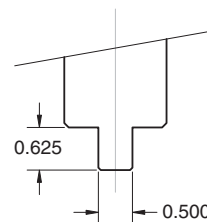

STANDARD TANG