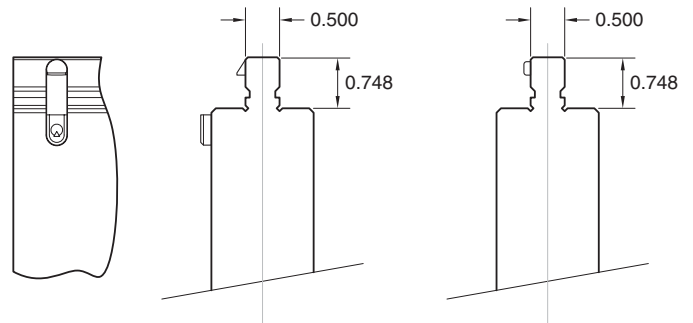

## WILA NEW STANDARD TOOLING

**SAFETY-CLICK  
SELF-SEATING**

**SAFETY PINS  
SELF-SEATING**  
(For tools 28 lbs. and heavier)

**"NEW STANDARD"  
STANDARD TANG**

## WILA AMERICAN TOOLING

**SAFETY-CLICK  
SELF-SEATING**

**SAFETY PINS  
SELF-SEATING**  
(For tools 28 lbs. and heavier)

**STANDARD TANG**