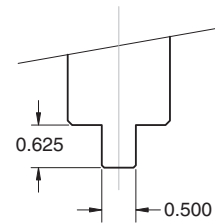

STANDARD TANG